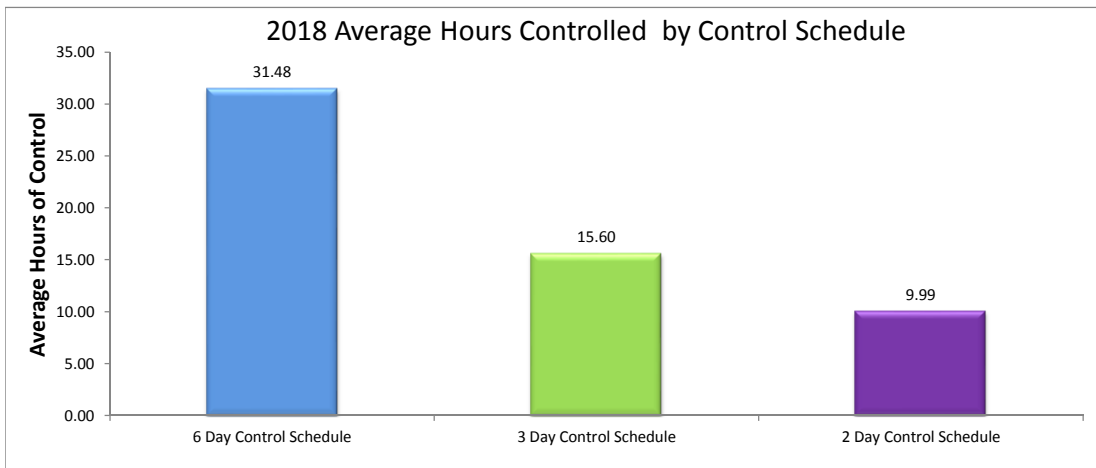

North Central Public Power District
2018 Irrigation Control Hours Information

Control Schedules
Average Control Hours from 2014-2018 and 5 Year Average