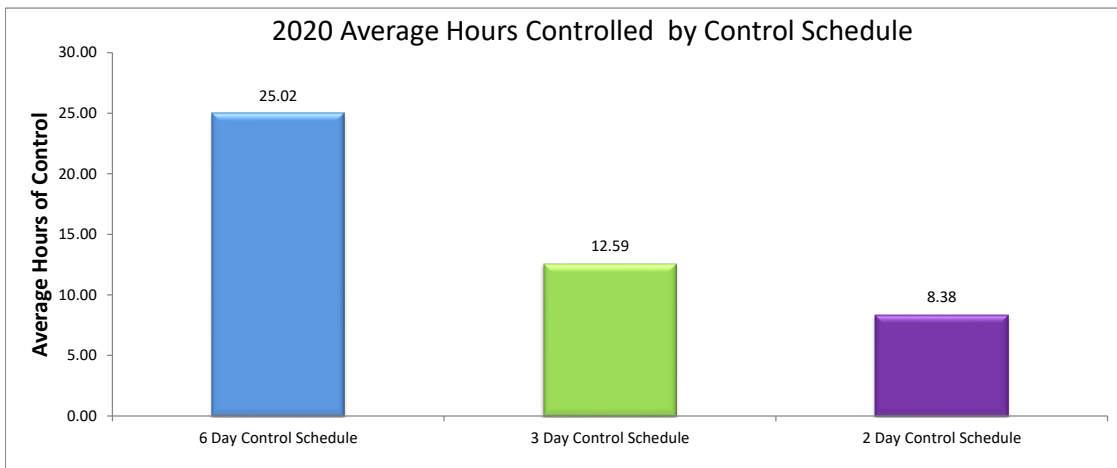

North Central Public Power District
2020 Irrigation Control Hours Information

Control Schedules
Average Control Hours from 2016-2020 and 5 Year Average